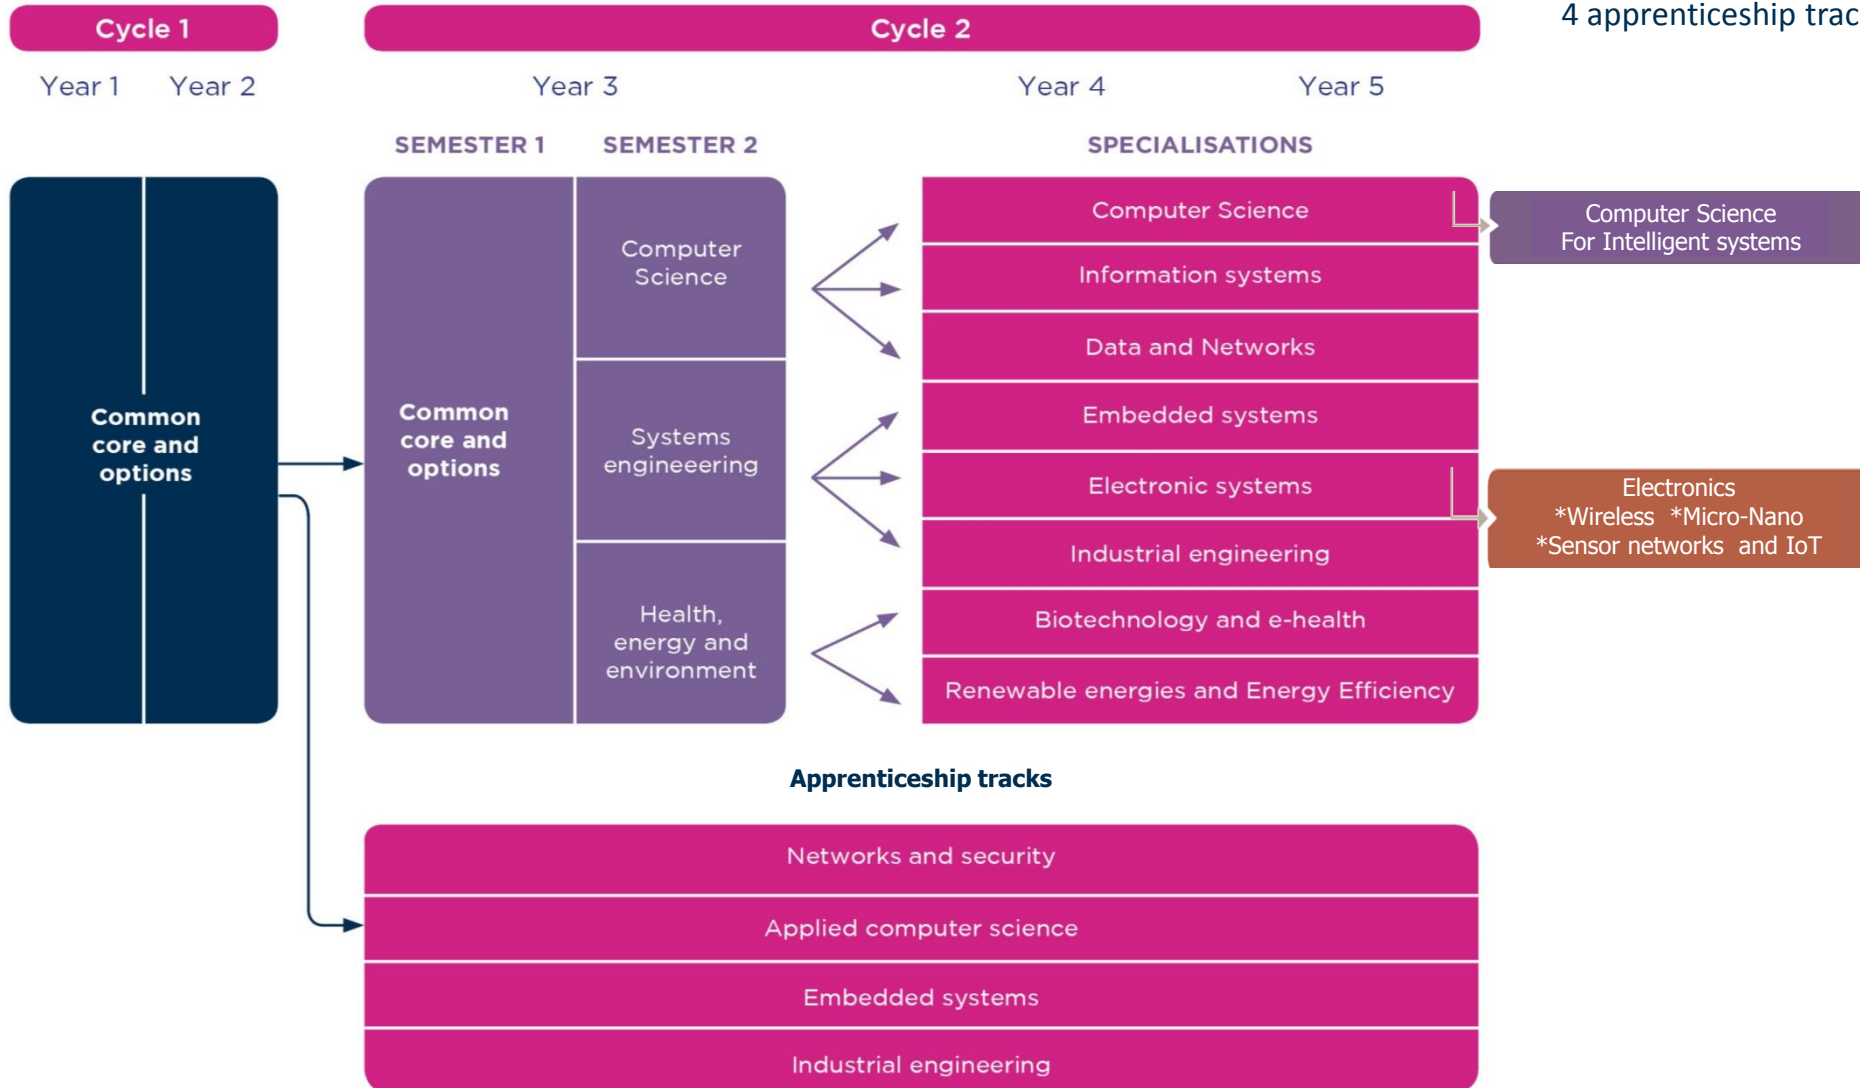

3 branches

10 full-time tracks including 2 tracks taught in English

4 apprenticeship tracks

➤ **Master Programs taught in English:**

- **Electronics:** Wireless communications, Micro-Nano-technologies, Sensor networks and IoT
- **Computer Science** for intelligent systems
- **M.Sc. Management of Technology - Information Systems**
- Short program on **Wireless Communicant Sensors**

➤ **Master Programs taught in French, with from 2 months to 1 year of optional preparation to the French language (for degree seeking students):**

- **Computer science**
- **Information systems**
- **Data and Networks**
- **Embedded systems**
- **Electronic systems**
- **Industrial engineering**
- **Biotechnologies – e-Health**
- **Renewable Energy and Energy Efficiency**